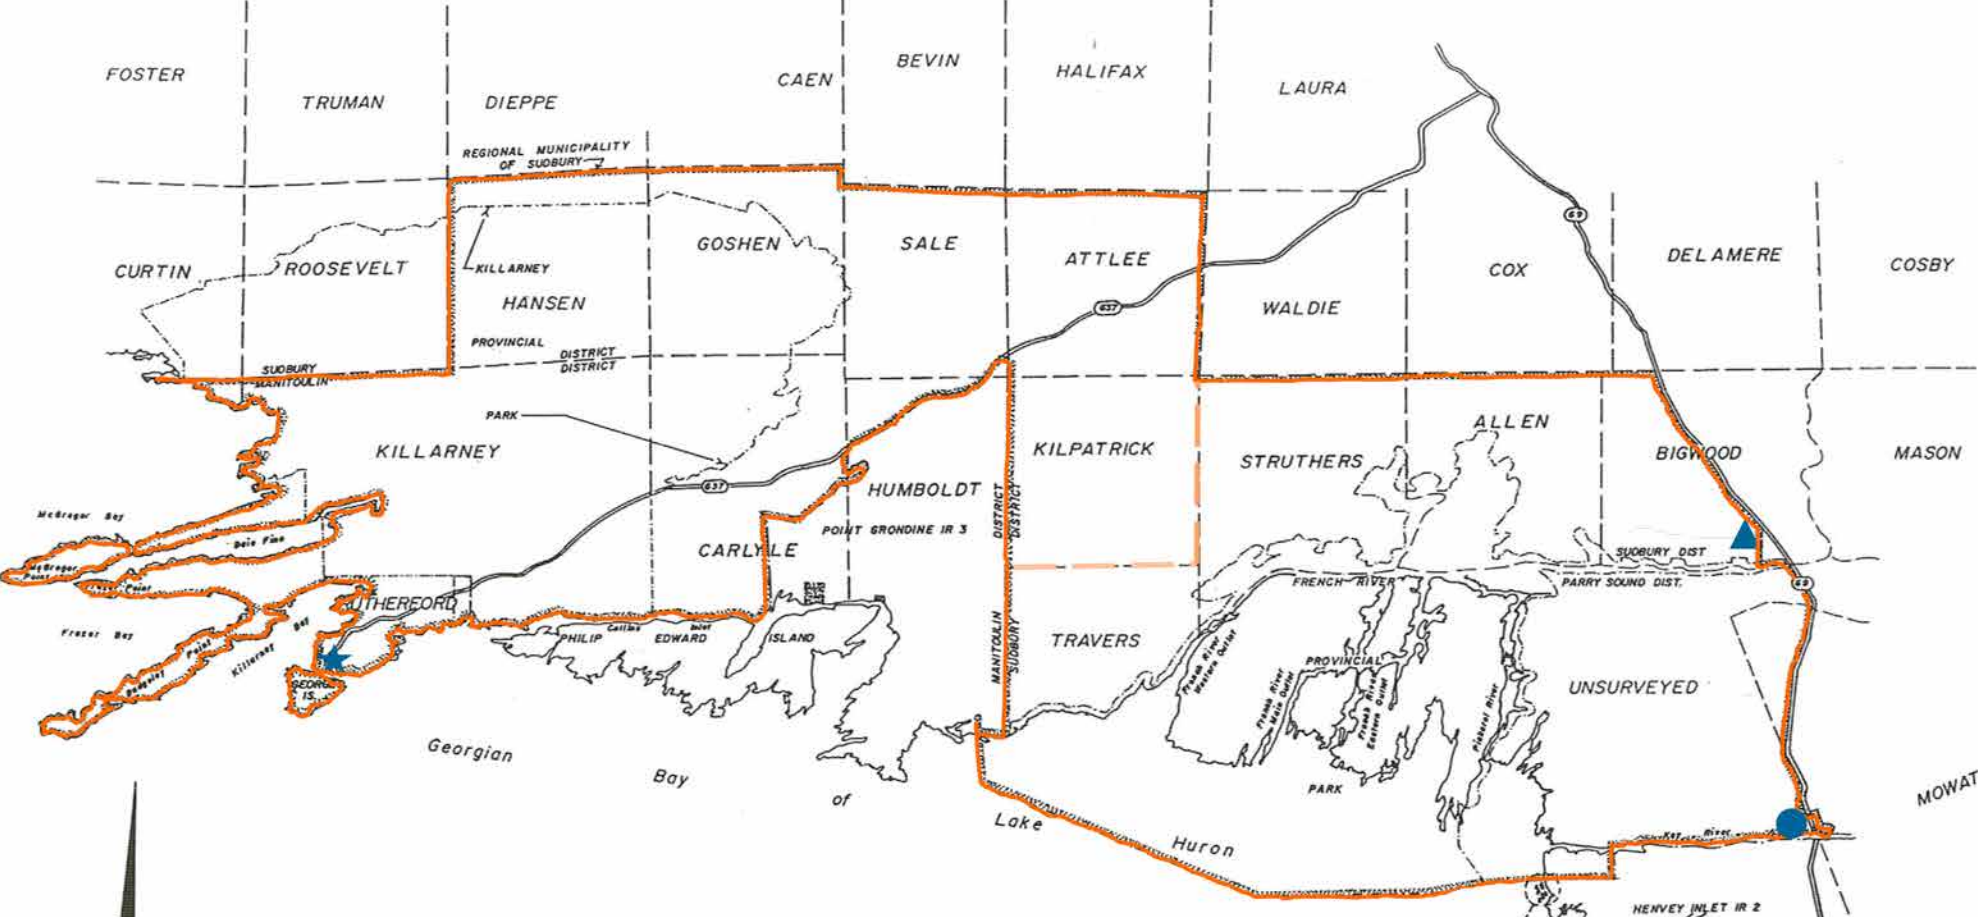

Municipality of Killarney — Municipal and District Boundaries

Municipal Limits ———
 Ward Boundary - - - - -

Ward 1 Townships
 Killarney Village = ★ Rutherford & George Island,
 Killarney, Carlyle, Hansen,
 Hartley Bay Rd = ▲ Goschen, Sale, Humboldt,
 Key River = ● Atlee, Kilpatrick, and the
 islands annexed from NEMI.

Ward 2 Townships
 Travers, Struthers, Allen,
 portions of Bigwood and
 Mowat, and the
 Unsurveyed Territory.