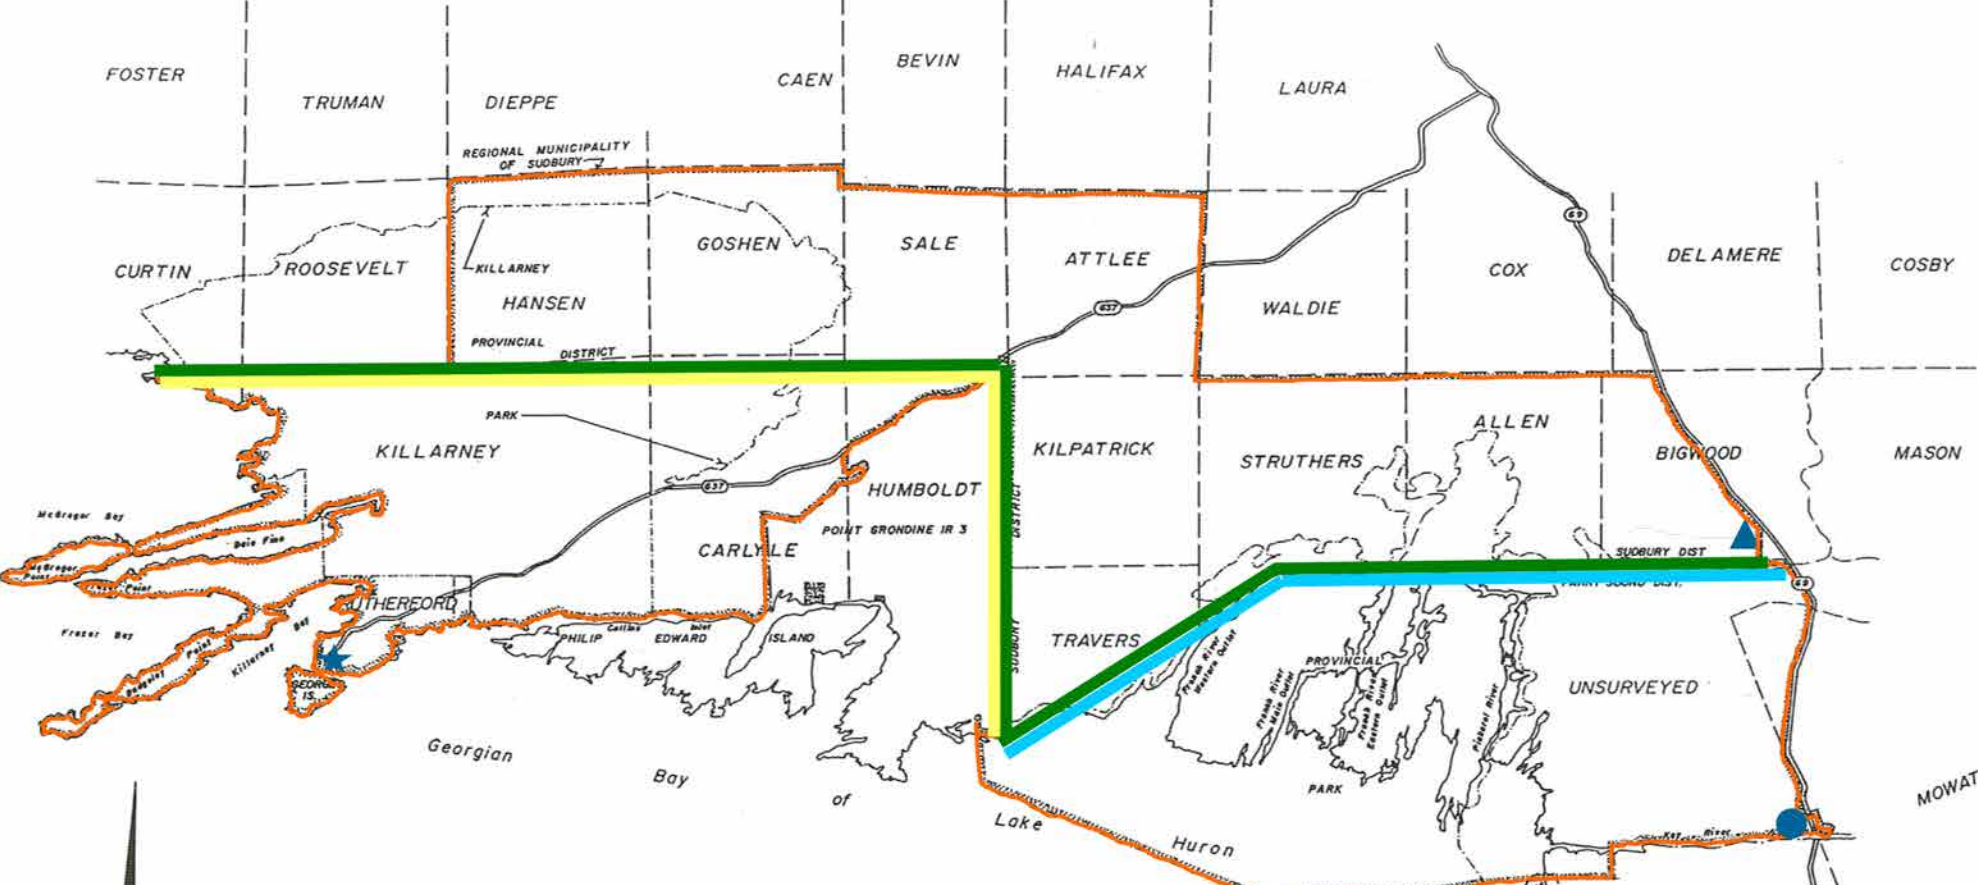

Municipality of Killarney — Municipal and District Boundaries

- Municipality of Killarney
- Sudbury District
- Manitoulin District
- Parry Sound District

Ward 1 Townships

- Killarney Village = ★ Rutherford & George Island, Killarney, Carlyle, Hansen, Goschen, Sale, Humboldt, Atlee, Kilpatrick, and the islands annexed from NEMI.
- Hartley Bay Rd = ▲
- Key River = ●

Ward 2 Townships

- Travers, Struthers, Allen, portions of Bigwood and Mowat, and the Unsurveyed Territory.